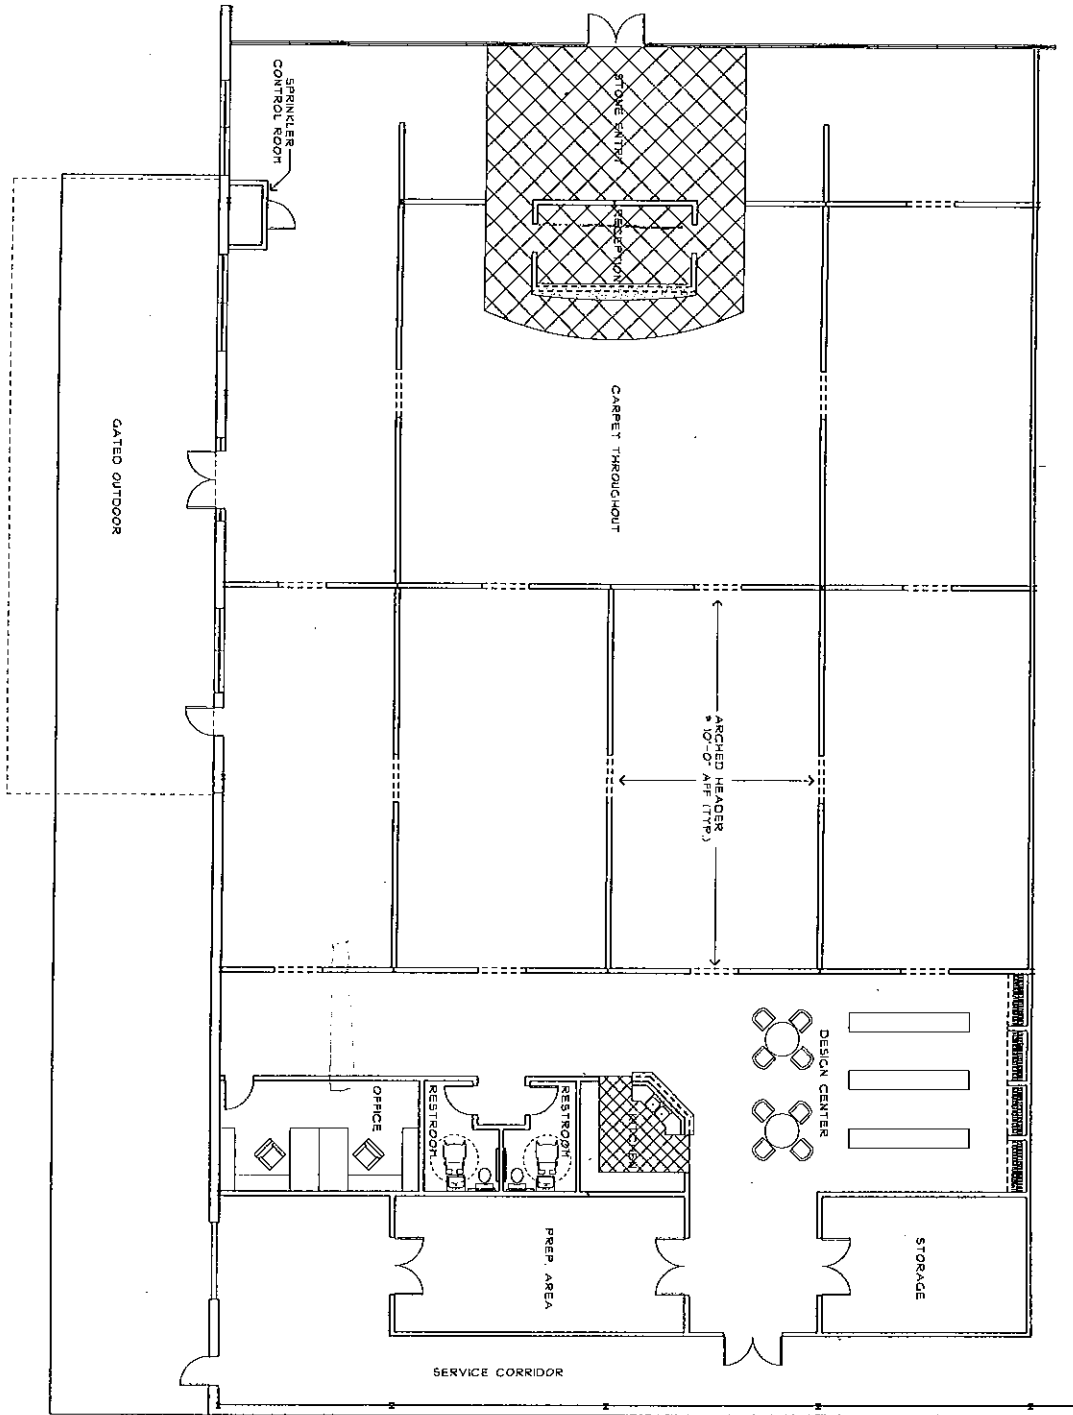

Perry

2/689 0767
925

9/424 9063

9/733 7210 Fx

CARLIN & COMPANY
SUITE 210
INTERNATIONAL ON TURTLE CREEK

DRAWN	CHECKED
S.H.A.	
DATE	11/01/05
SCALE	1/8" = 1'-0"
JOB NO.	3007-210

AMERICAN SHOWROOM CONCEPTS

2332 RYVING BLVD DALLAS, TX 75207 PH (214) 631-4183

REVISED	BY

SHEET	A-1
OF	1 SHEETS